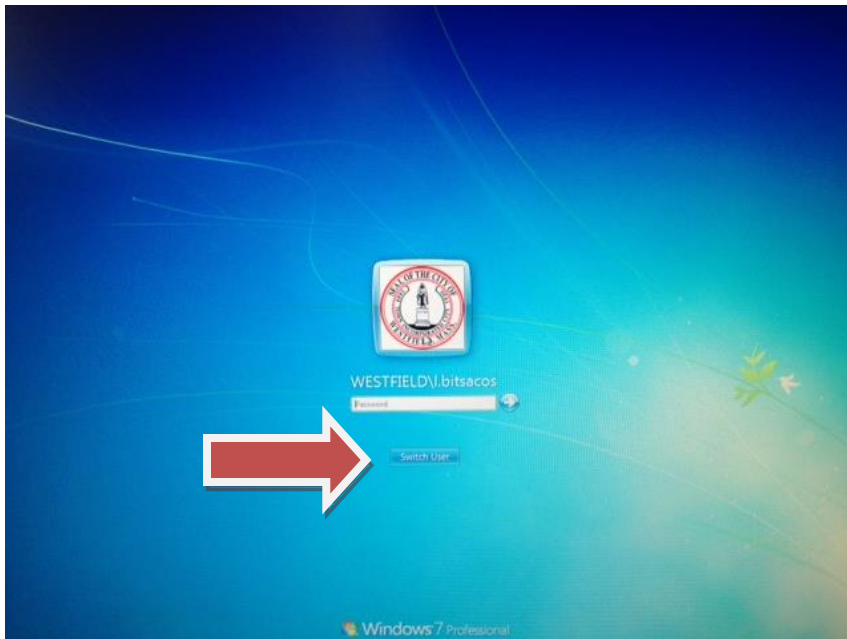

Logging into a Windows 7 computer or laptop.

When you turn on your computer you will see this screen:

Press the Ctrl, Alt, and Delete keys at the same time. It will bring you to this screen:

If you are not the user displayed here, you must click "Switch User" as shown by the red arrow.