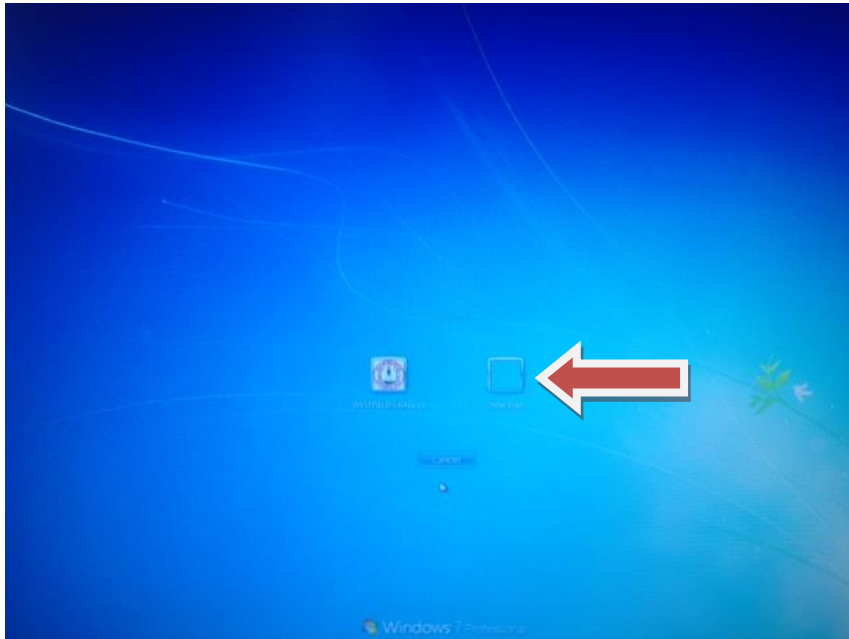

After you click “Switch User” you will see this screen:

Click “Other User” as shown by the red arrow.

You will now see this screen: