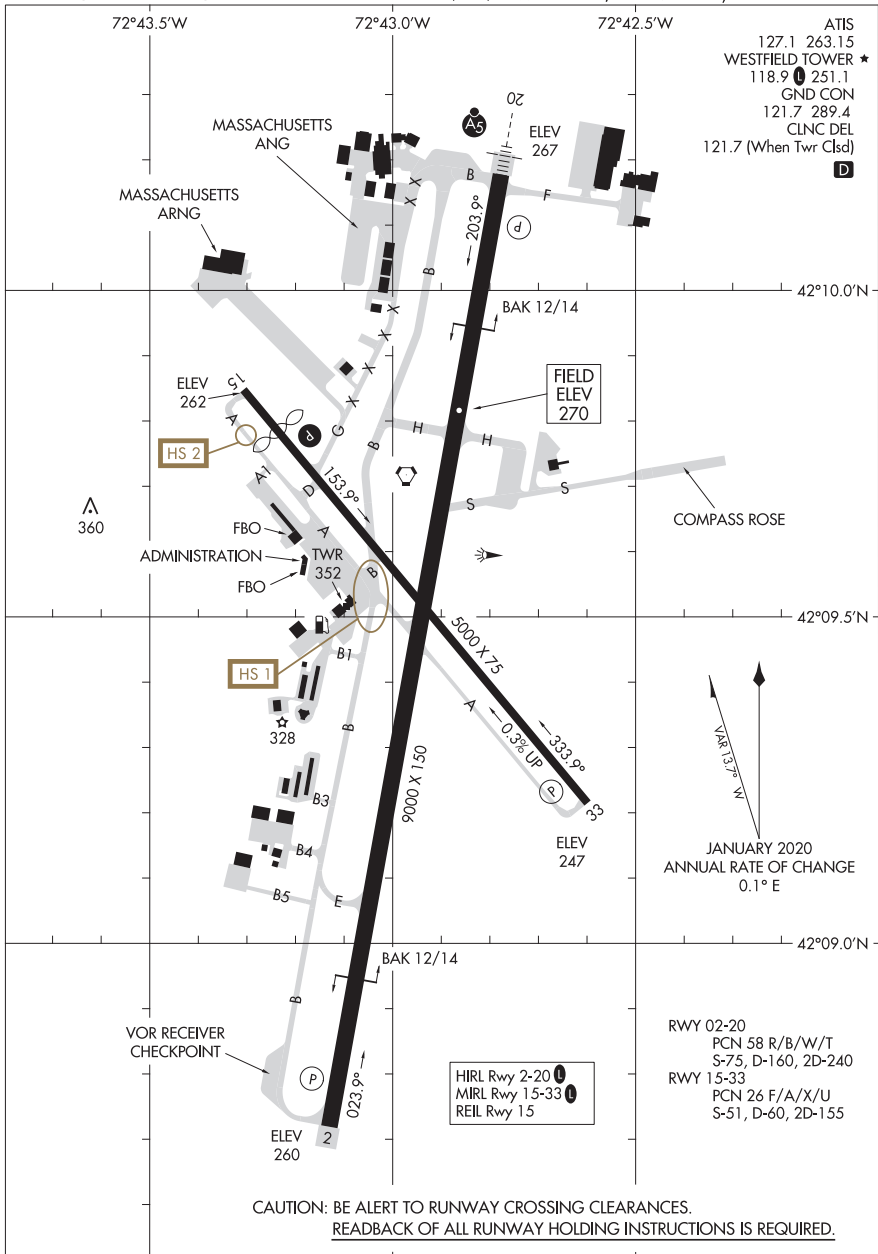

24025

AIRPORT DIAGRAM

WESTFIELD-BARNES RGNL (B.A.F.)

AL-446 (FAA)

WESTFIELD/SPRINGFIELD, MASSACHUSETTS

AIRPORT DIAGRAM

24025

WESTFIELD/SPRINGFIELD, MASSACHUSETTS

WESTFIELD-BARNES RGNL (B.A.F.)